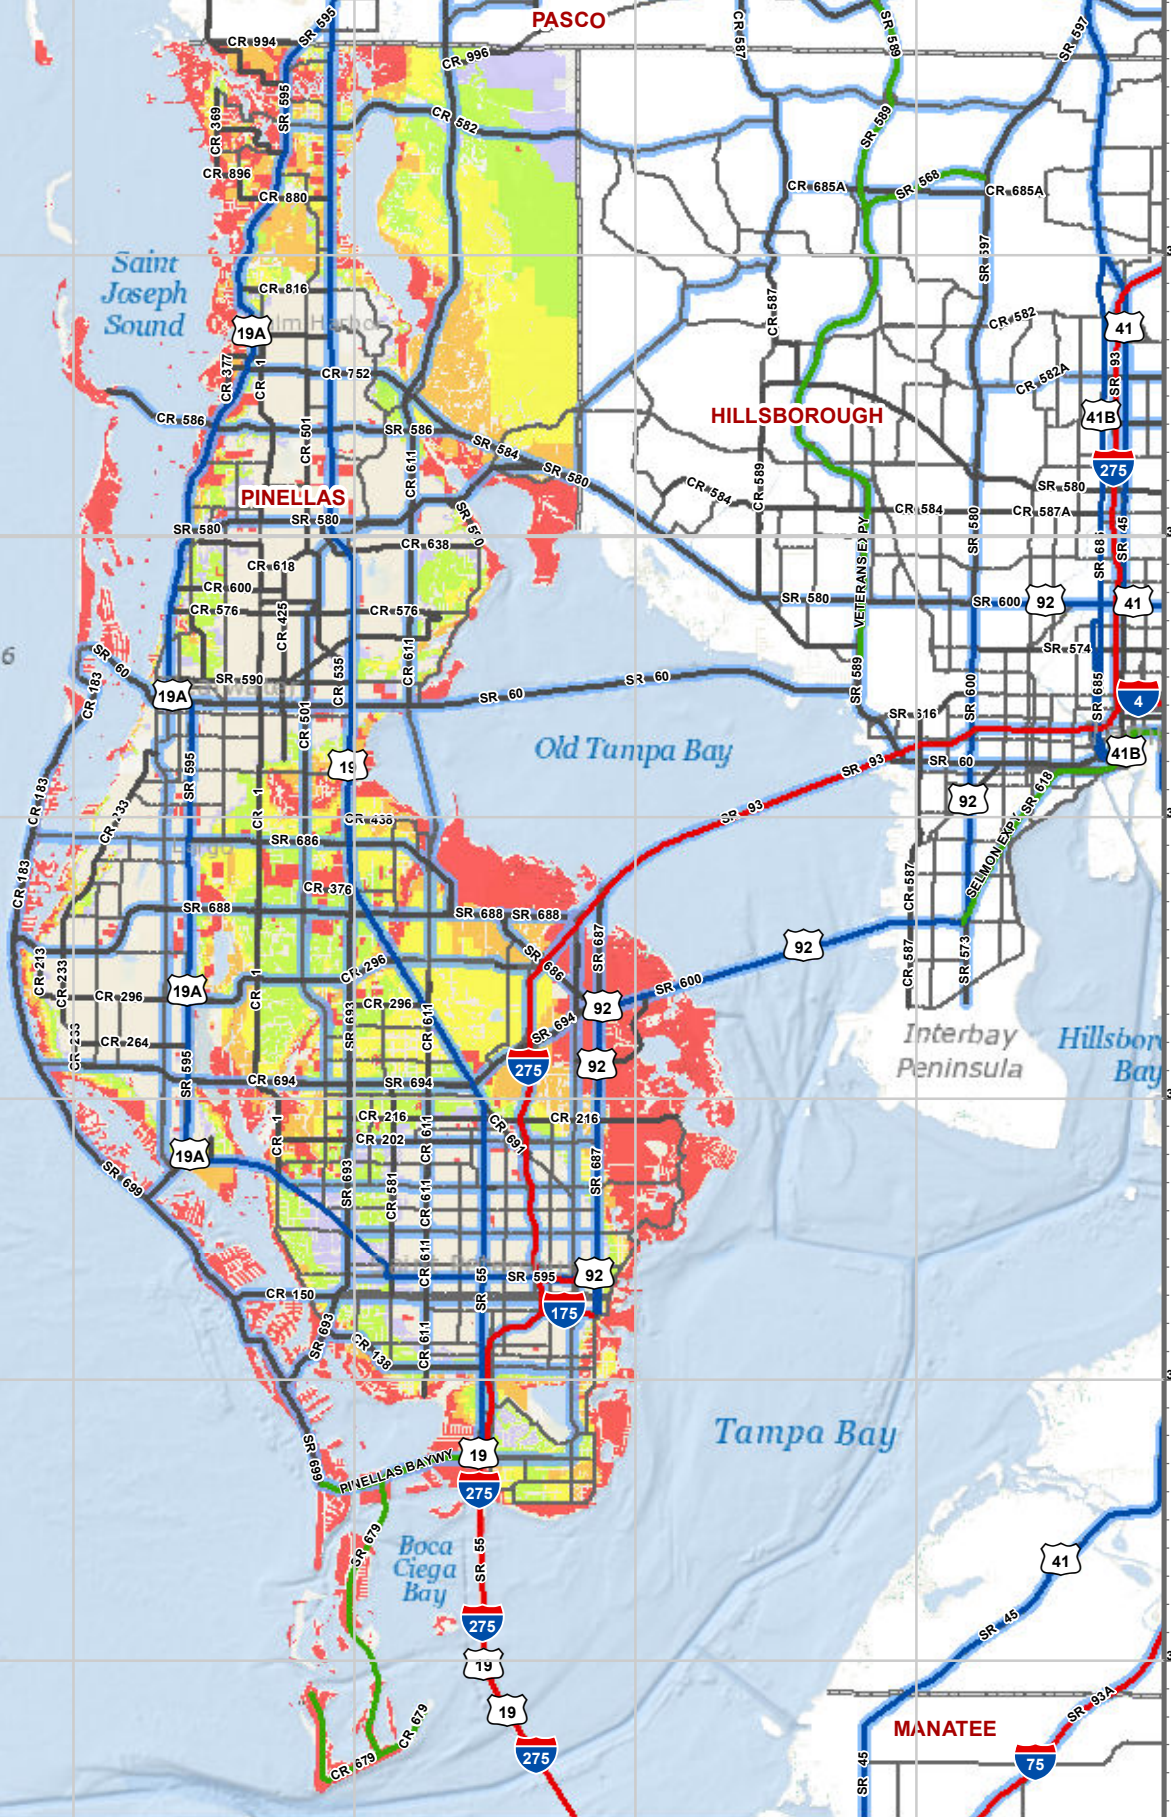

310°00m.E

320

330

340

350

310°00m.N

3110

3100

350

Legend

- Evacuation Routes
- Evacuation Zones
 - Zone A
 - Zone B
 - Zone C
 - Zone D
 - Zone E

Disclaimer: Map is intended for reference only
No warranty for accuracy provided

Created By: GIS Section
Requested By: Standard Map Product
Date: 7/17/2017
Time: 11:51:53 AM
Path: S:\Projects\EvacRoute_SurgoZone_Maps\2017_Maps\IMXD\EvacRoutes_Zones\UTM17_Portrait.mxd

PINELLAS

EVACUATION ROUTES & ZONES